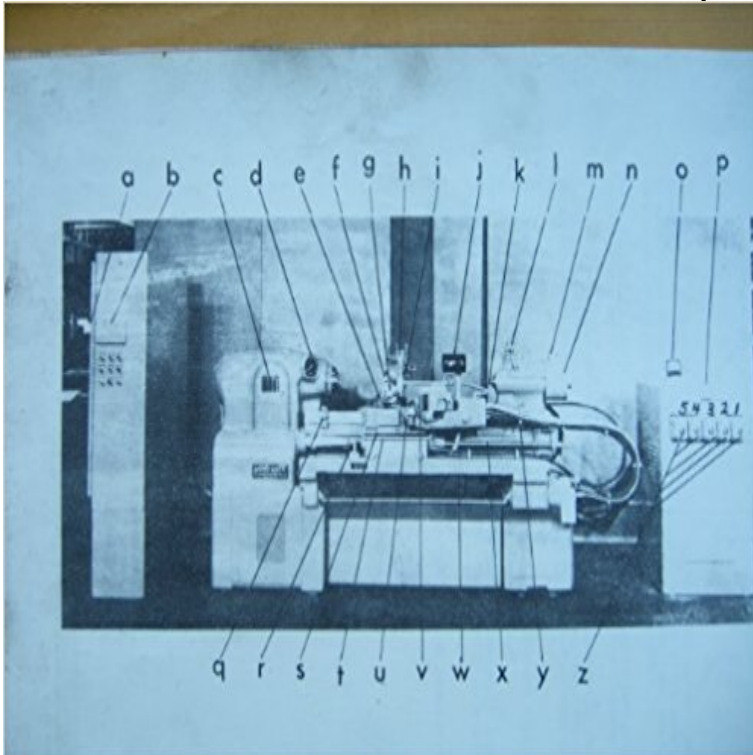

Monarch Mona-Matic Mdl. 20-H Operators Manual

Industrial Machinery Manuals Is Proud To Offer 1 Quality Bound Copy Of A: Monarch Mona-Matic Mdl. 20-H Operators Manual For Models: Mona-Matic Includes: Operation Instruction This manual has about 30 pages long. Note: We also have the parts list for this machine. Priced Separately for \$45.00.