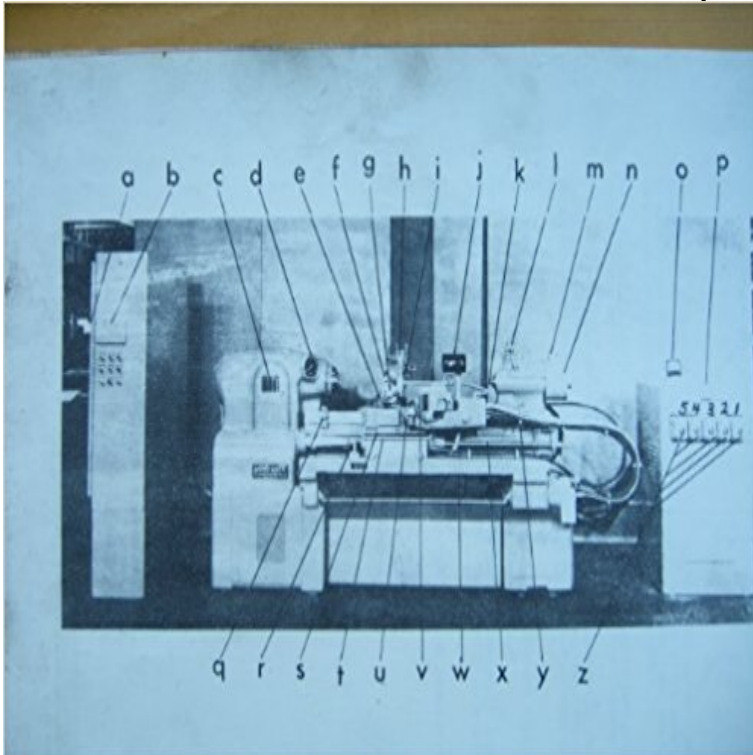

# Monarch Mona-Matic Mdl. 20-H Operators Manual

Industrial Machinery Manuals Is Proud To Offer 1 Quality Bound Copy Of A: Monarch Mona-Matic Mdl. 20-H Operators Manual For Models: Mona-Matic Includes: Operation Instruction This manual has about 30 pages long. Note: We also have the parts list for this machine. Priced Separately for \$45.00.